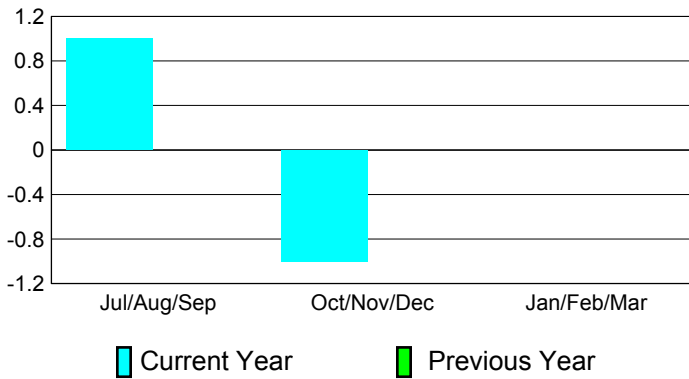

2010-2011 GMT Reports for District (or Undistricted) **District 6 SE**

GMT: **Jeff Kriz**

Location: **COLORADO**

GMT CA: **1**

CLUBS

**Club Results
2010-2011**

**Clubs
2009-2010**

Month	New Club Goal	Actual New Clubs	Actual Dropped Clubs	Gain/Loss of Clubs	Gain/Loss of Clubs
Jul/Aug/Sep	1	1	0	1	0
Oct/Nov/Dec	1	0	-1	-1	0
Jan/Feb/Mar	1	1	-1	0	0
Totals	3	2	-2	0	0

Club Results 2010-2011

Goal, New, Dropped, Gain/Loss

Comparison of Club Gain/Loss

Current Year Compared to the Previous Year

YTD Status Quo Clubs 2010-2011

Status Quo Clubs Compared to Status Quo Members

MEMBERSHIP