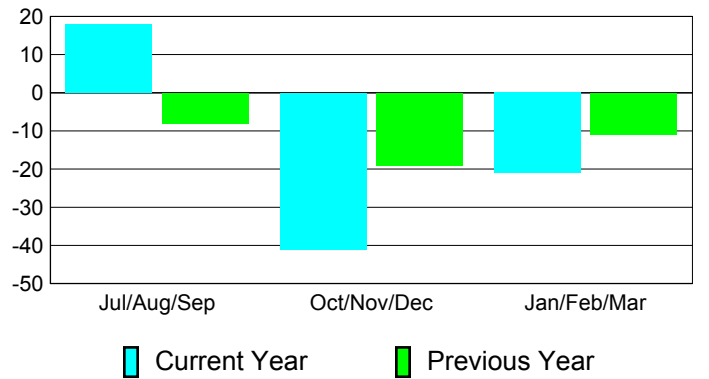

**Membership Results
2010-2011**

**Membership
2009-2010**

Month	Net Memb Goal	Actual New Memb	Actual Dropped Memb	Gain/Loss of Memb	Gain/Loss of Memb
Jul/Aug/Sep	28	52	-34	18	-8
Oct/Nov/Dec	30	14	-55	-41	-19
Jan/Feb/Mar	30	33	-54	-21	-11
Totals	88	99	-143	-44	-38

Membership Results 2010-2011

Goal, New, Dropped, Gain/Loss

Comparison of Membership Gain/Loss

Current Year Compared to the Previous Year

Gender Comparison 2010-2011

Jul/Aug/Sep

Oct/Nov/Dec

Jan/Feb/Mar