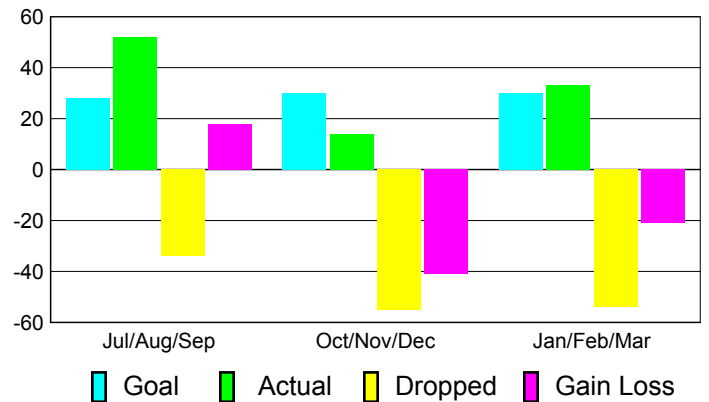

Membership Results 2010-2011

Goal, New, Dropped, Gain/Loss

Comparison of Membership Gain/Loss

Current Year Compared to the Previous Year