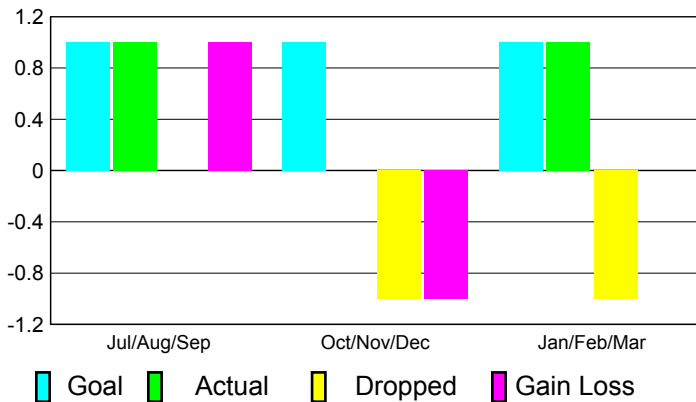

2010-2011 GMT Reports for District (or Undistricted) **District 6 SE**

GMT: **Jeff Kriz**

Location: **COLORADO**

GMT CA: **1**

CLUBS

**Club Results
2010-2011**

**Clubs
2009-2010**

Month	New Club Goal	Actual New Clubs	Actual Dropped Clubs	Gain/Loss of Clubs	Gain/Loss of Clubs
Jul/Aug/Sep	1	1	0	1	0
Oct/Nov/Dec	1	0	-1	-1	0
Jan/Feb/Mar	1	1	-1	0	0
Totals	3	2	-2	0	0

Club Results 2010-2011

Goal, New, Dropped, Gain/Loss

Comparison of Club Gain/Loss

Current Year Compared to the Previous Year

YTD Status Quo Clubs 2010-2011

Status Quo Clubs Compared to Status Quo Members

MEMBERSHIP